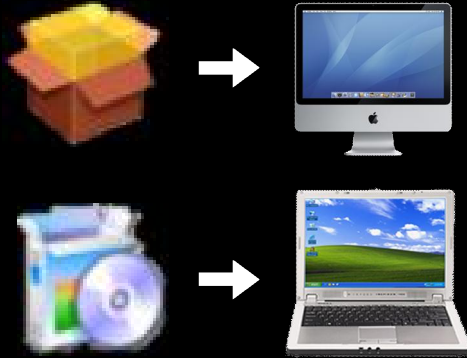

How to sync

1. Install and open iPJ_Sync.

2. Add tracks into iPJ-Lite Playlist.

3. Sync iPJ-Lite with iTunes by Wi-Fi.

4. Tracks are transferred into iPJ-Lite!

Tap "Search iTunes".