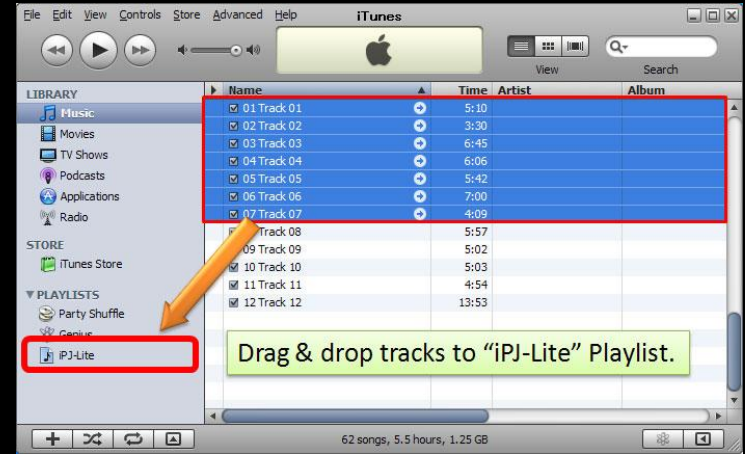

How to sync

1. Install and open iPJ_Sync.

2. Add tracks into iPJ-Lite Playlist.

3. Sync iPJ-Lite with iTunes by Wi-Fi.

4. Tracks are transferred into iPJ-Lite!

Tap "Search iTunes".